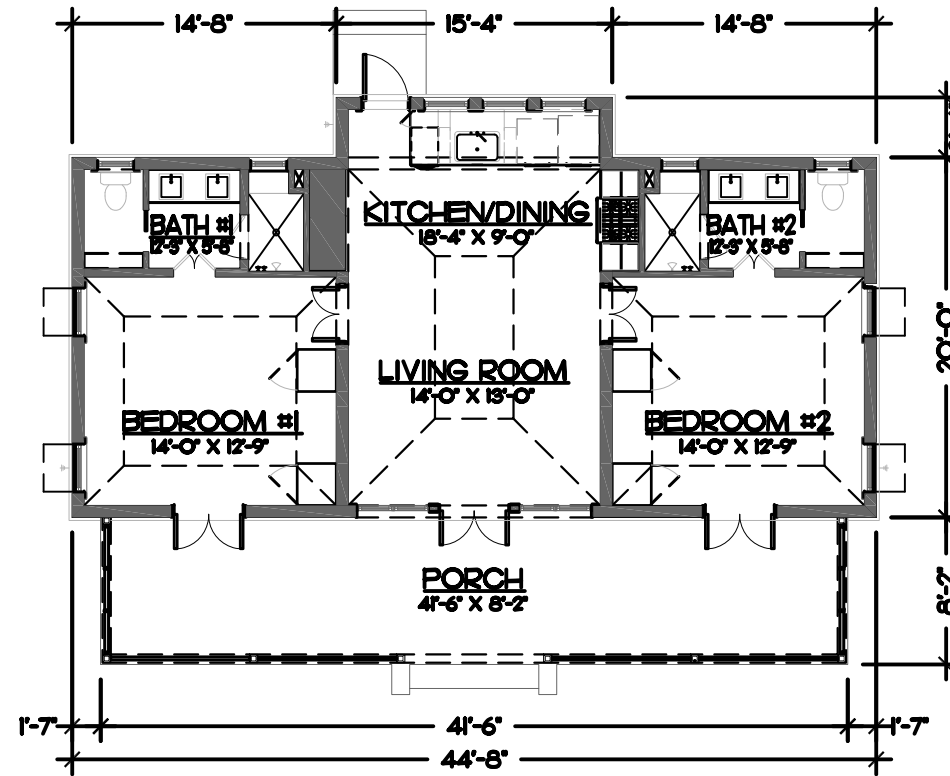

REAR ELEVATION

LEFT ELEVATION

RIGHT ELEVATION

FRONT ELEVATION

THE DOGTROT
AREA SUMMARY

OUTSIDE OF WALLS - 944 SF.
 PORCH - 339 SF.
 TOTAL - 1,283 SF.

*SQUARE FOOTAGES ARE ESTIMATES ONLY
 *SUBJECT TO CHANGE

THE DOGTROT